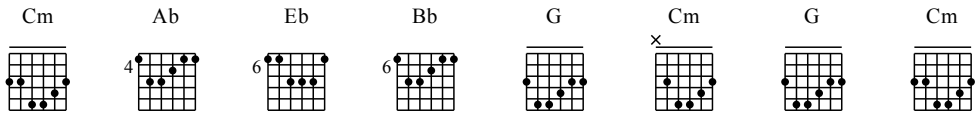

It's My Life

Bon Jovi

♩ = 120

Cm

1

Musical notation for measures 1-6, including guitar TAB.

7

Musical notation for measures 7-14, including guitar TAB.

15

Musical notation for measures 15-22, including guitar TAB and chord changes: Cm, Ab, Eb, Bb, Cm.

23

Musical notation for measures 23-30, including guitar TAB and chord changes: Ab, Bb, Bb, G, Cm, Ab, Eb, Bb, Cm.